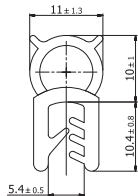

Top Bubble

Gasket

Black EPDM

- Supplied in rolls of 20m
- Clip on profile offering edge protection and sealing
- Profiles are flexible and are pressed on by hand

Type 2

Type 1

Part Number	Clamping Range (mm)	Type	Roll Length (m)
490743	0.5 - 2	1	20

Type 2

Part Number	Clamping Range (mm)	Type	Roll Length (m)
490744	1 - 3	2	20m

Type 3

Part Number	Clamping Range (mm)	Type	Roll Length (m)
490745	2.5 - 3.5	3	20

Type 4

Part Number	Clamping Range (mm)	Type	Roll Length (m)
490746	2.5 - 4	4	20

Type 5

Part Number	Clamping Range (mm)	Type	Roll Length (m)
490747	4 - 5	5	20

Type 6

Part Number	Clamping Range (mm)	Type	Roll Length (m)
490748	1 - 1.5	6	20

CONTINUED ON NEXT PAGE