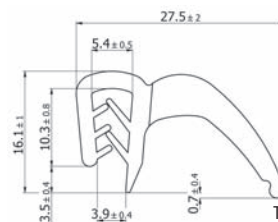

Type 1

Part Number	Clamping Range (mm)	Type	Roll Length (m)
490760	1-3	1	20

Type 1

Type 2

Part Number	Clamping Range (mm)	Type	Roll Length (m)
490761	1-3	2	20

Type 2

Type 3

Part Number	Clamping Range (mm)	Type	Roll Length (m)
490762	2-3	3	20

Type 3

Type 4

Part Number	Clamping Range (mm)	Type	Roll Length (m)
490763	2-4	4	20

Type 4

Type 5

Part Number	Clamping Range (mm)	Type	Roll Length (m)
490764	1-3	5	20

Type 5

GASKETING