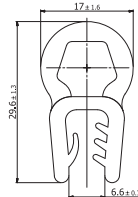

Top Bubble

Gasket

Black EPDM

- Supplied in rolls of 20m
- Clip on profile offering edge protection and sealing
- Profiles are flexible and are pressed on by hand

Type 6

Type 1

Part Number	Clamping Range (mm)	Type	Roll Length (m)
490743	0.5 - 2	1	20

Type 2

Part Number	Clamping Range (mm)	Type	Roll Length (m)
490744	1 - 3	2	20m

Type 3

Part Number	Clamping Range (mm)	Type	Roll Length (m)
490745	2.5 - 3.5	3	20

Type 4

Part Number	Clamping Range (mm)	Type	Roll Length (m)
490746	2.5 - 4	4	20

Type 5

Part Number	Clamping Range (mm)	Type	Roll Length (m)
490747	4 - 5	5	20

Type 6

Part Number	Clamping Range (mm)	Type	Roll Length (m)
490748	1 - 1.5	6	20

CONTINUED ON NEXT PAGE