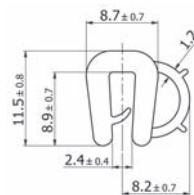

Type 5

Part Number	Clamping Range (mm)	Type	Roll Length (m)
493008	1 - 3	5	20m

Type 6

Part Number	Clamping Range (mm)	Type	Roll Length (m)
490736	1 - 2.5	6	20m

CONTINUED ON NEXT PAGE

Side Bubble Gasket *CONTINUED*

Black EPDM

- Supplied in rolls of 20m
- Clip on profile offering edge protection and sealing
- Profiles are flexible and pressed on by hand

Type 7

Part Number	Clamping Range (mm)	Type	Roll Length (m)
490737	2 - 3	7	20

Type 7

Type 8

Part Number	Clamping Range (mm)	Type	Roll Length (m)
490738	1.5 - 3	8	20

Type 8

Type 9

Part Number	Clamping Range (mm)	Type	Roll Length (m)
490739	2 - 3	9	20

Type 9

Type 10

Part Number	Clamping Range (mm)	Type	Roll Length (m)
490740	2 - 3	10	20

Type 10

Type 11

Part Number	Clamping Range (mm)	Type	Roll Length (m)
490741	1 - 2	11	20

Type 11

Type 12

Part Number	Clamping Range (mm)	Type	Roll Length (m)
490742	0.5 - 2	12	20