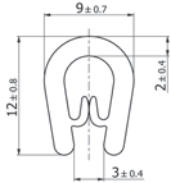

GASKETING

PVC Edge Protector

Black PVC with steel spring core

Type 3

- Supplied in rolls of 20m
- Provided protection to steel edges
- Profiles are flexible and pressed on by hand
- Suitable for -40°C to +90°C

Type 1

Part Number	Clamping Range (mm)	Colour	Roll Length (m)
492988	1	Black	20m
497981	1	Grey	20m
497991	1	White	20m

Type 2

Part Number	Clamping Range (mm)	Colour	Roll Length (m)
492989	1-2	Black	20m
497988	1-2	Grey	20m
498133	1-2	White	20m

Type 3

Part Number	Clamping Range (mm)	Colour	Roll Length (m)
492990	1-4	Black	20m
497989	1-4	Grey	20m
498134	1-4	White	20m

Type 4

Part Number	Clamping Range (mm)	Colour	Roll Length (m)
492991	1-3	Black	20m
497982	1-3	Grey	20m
497992	1-3	White	20m

Type 5

Part Number	Clamping Range (mm)	Colour	Roll Length (m)
492992	1-4	Black	20m
497983	1-4	Grey	20m
498128	1-4	White	20m

Type 6

Part Number	Clamping Range (mm)	Colour	Roll Length (m)
492993	6-8	Black	20m
497990	6-8	Grey	20m
498135	6-8	White	20m

Type 7

Part Number	Clamping Range (mm)	Colour	Roll Length (m)
492994	1-4	Black	20m
497984	1-4	Grey	20m
498129	1-4	White	20m

Type 8

Part Number	Clamping Range (mm)	Colour	Roll Length (m)
492995	1-4	Black	20m
497985	1-4	Grey	20m
498130	1-4	White	20m

Type 9

Part Number	Clamping Range (mm)	Colour	Roll Length (m)
492996	1-4	Black	20m
497986	1-4	Grey	20m
498131	1-4	White	20m

Type 10

Part Number	Clamping Range (mm)	Colour	Roll Length (m)
492997	1-2	Black	20m
497987	1-2	Grey	20m
498132	1-2	White	20m