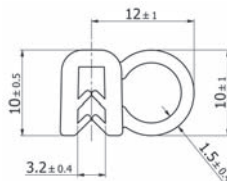

Type 5

Part Number	Clamping Range (mm)	Type	Roll Length (m)
493008	1 - 3	5	20m

Type 6

Part Number	Clamping Range (mm)	Type	Roll Length (m)
490736	1 - 2.5	6	20m

CONTINUED ON NEXT PAGE

Side Bubble Gasket *CONTINUED*

Type 7

Type 8

Part Number	Clamping Range (mm)	Type	Roll Length (m)
490738	1.5 - 3	8	20

Type 8

Type 9

Part Number	Clamping Range (mm)	Type	Roll Length (m)
490739	2 - 3	9	20

Type 9

Type 10

Part Number	Clamping Range (mm)	Type	Roll Length (m)
490740	2 - 3	10	20

Type 10

Type 11

Part Number	Clamping Range (mm)	Type	Roll Length (m)
490741	1 - 2	11	20

Type 11

Type 12

Part Number	Clamping Range (mm)	Type	Roll Length (m)
490742	0.5 - 2	12	20

Type 5

Type 6

Type 1

Part Number	Clamping Range (mm)	Type	Roll Length (m)
490754	1 - 3	1	20m

Type 2

Part Number	Clamping Range (mm)	Type	Roll Length (m)
490755	1 - 3	2	20m

Type 3

Part Number	Clamping Range (mm)	Type	Roll Length (m)
490756	1 - 3	3	20m