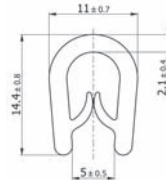

Type 1

Part Number	Clamping Range (mm)	Type	Roll Length (m)
490760	1-3	1	20

Type 1

Type 2

Part Number	Clamping Range (mm)	Type	Roll Length (m)
490761	1-3	2	20

Type 2

Type 3

Part Number	Clamping Range (mm)	Type	Roll Length (m)
490762	2-3	3	20

Type 3

Type 4

Part Number	Clamping Range (mm)	Type	Roll Length (m)
490763	2-4	4	20

Type 4

Type 5

Part Number	Clamping Range (mm)	Type	Roll Length (m)
490764	1-3	5	20

Type 5

GASKETING

Type 7

Type 8

Type 9

Type 10

Type 1

Type 2

Type 3

Type 4

Part Number	Clamping Range (mm)	Colour	Roll Length (m)
492988	1	Black	20m
497981	1	Grey	20m
497991	1	White	20m

Type 2

Part Number	Clamping Range (mm)	Colour	Roll Length (m)
492989	1-2	Black	20m
497988	1-2	Grey	20m
498133	1-2	White	20m