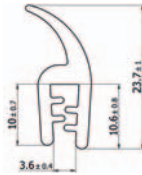

Single Flipper Gasket

Black EPDM

- Single EPDM material flipper gasket
- Supplied in rolls of 20m
- Profiles are flexible and are pressed on by hand

Type 2

Type 1

Part Number	Clamping Range (mm)	Type	Roll Length (m)
490754	1 - 3	1	20m

Type 2

Part Number	Clamping Range (mm)	Type	Roll Length (m)
490755	1 - 3	2	20m

Type 3

Part Number	Clamping Range (mm)	Type	Roll Length (m)
490756	1 - 3	3	20m

Type 4

Part Number	Clamping Range (mm)	Type	Roll Length (m)
490757	2 - 4	4	20m

Type 5

Part Number	Clamping Range (mm)	Type	Roll Length (m)
490758	2 - 4	5	20m

Type 6

Part Number	Clamping Range (mm)	Type	Roll Length (m)
490759	4 - 6	6	20m