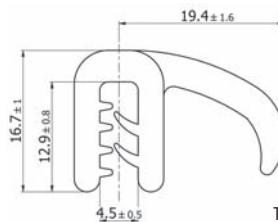

Type 5

Type 6

Type 1

Part Number	Clamping Range (mm)	Type	Roll Length (m)
490754	1 - 3	1	20m

Type 2

Part Number	Clamping Range (mm)	Type	Roll Length (m)
490755	1 - 3	2	20m

Type 3

Part Number	Clamping Range (mm)	Type	Roll Length (m)
490756	1 - 3	3	20m

Type 4

Part Number	Clamping Range (mm)	Type	Roll Length (m)
490757	2 - 4	4	20m

Type 5

Part Number	Clamping Range (mm)	Type	Roll Length (m)
490758	2 - 4	5	20m

Type 6

Part Number	Clamping Range (mm)	Type	Roll Length (m)
490759	4 - 6	6	20m

Type 1

Part Number	Clamping Range (mm)	Type	Roll Length (m)
490760	1-3	1	20

Type 1

Type 2

Part Number	Clamping Range (mm)	Type	Roll Length (m)
490761	1-3	2	20

Type 2

Type 3

Part Number	Clamping Range (mm)	Type	Roll Length (m)
490762	2-3	3	20

Type 3

Type 4

Part Number	Clamping Range (mm)	Type	Roll Length (m)
490763	2-4	4	20

Type 4

Type 5

Part Number	Clamping Range (mm)	Type	Roll Length (m)
490764	1-3	5	20

Type 5

GASKETING