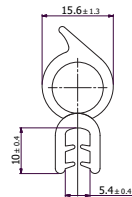

Top Bubble

Gasket

Black EPDM

- Supplied in rolls of 20m
- Clip on profile offering edge protection and sealing
- Profiles are flexible and are pressed on by hand

Type 3

Type 1

Part Number	Clamping Range (mm)	Type	Roll Length (m)
490743	0.5 - 2	1	20

Type 2

Part Number	Clamping Range (mm)	Type	Roll Length (m)
490744	1 - 3	2	20m

Type 3

Part Number	Clamping Range (mm)	Type	Roll Length (m)
490745	2.5 - 3.5	3	20

Type 4

Part Number	Clamping Range (mm)	Type	Roll Length (m)
490746	2.5 - 4	4	20

Type 5

Part Number	Clamping Range (mm)	Type	Roll Length (m)
490747	4 - 5	5	20

Type 6

Part Number	Clamping Range (mm)	Type	Roll Length (m)
490748	1 - 1.5	6	20

CONTINUED ON NEXT PAGE