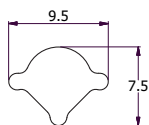

Type 1

Part Number	Roll Length (m)
551829	20

Type 2

Part Number	Roll Length (m)
551830	20

Glazing Gasket Solid

Black EPDM @ 70° Shore A

- Easy to fit glazing solution for windows and inspection panels
- Effective weatherproof seal, can be used where there are rigorous environmental demands

Type 1

Part Number	Roll Length (m)
551831	20

Type 2

Part Number	Roll Length (m)
551832	20

Type 3

Part Number	Roll Length (m)
551833	20

Type 4

Part Number	Roll Length (m)
551834	20