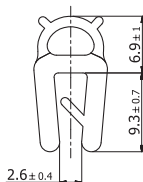

Top Bubble

Gasket

Black EPDM

- Supplied in rolls of 20m
- Clip on profile offering edge protection and sealing
- Profiles are flexible and are pressed on by hand

Type 1

Type 1

Part Number	Clamping Range (mm)	Type	Roll Length (m)
490743	0.5 - 2	1	20

Type 2

Part Number	Clamping Range (mm)	Type	Roll Length (m)
490744	1 - 3	2	20m

Type 3

Part Number	Clamping Range (mm)	Type	Roll Length (m)
490745	2.5 - 3.5	3	20

Type 4

Part Number	Clamping Range (mm)	Type	Roll Length (m)
490746	2.5 - 4	4	20

Type 5

Part Number	Clamping Range (mm)	Type	Roll Length (m)
490747	4 - 5	5	20

Type 6

Part Number	Clamping Range (mm)	Type	Roll Length (m)
490748	1 - 1.5	6	20

CONTINUED ON NEXT PAGE