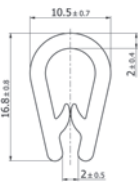

Type 1

Part Number	Clamping Range (mm)	Type	Roll Length (m)
490760	1-3	1	20

Type 1

Type 2

Part Number	Clamping Range (mm)	Type	Roll Length (m)
490761	1-3	2	20

Type 2

Type 3

Part Number	Clamping Range (mm)	Type	Roll Length (m)
490762	2-3	3	20

Type 3

Type 4

Part Number	Clamping Range (mm)	Type	Roll Length (m)
490763	2-4	4	20

Type 4

Type 5

Part Number	Clamping Range (mm)	Type	Roll Length (m)
490764	1-3	5	20

Type 5

GASKETING

Type 7

Type 8

Type 9

Type 10

Type 1

Type 2

Type 3

Type 4

Part Number	Clamping Range (mm)	Colour	Roll Length (m)
492988	1	Black	20m
497981	1	Grey	20m
497991	1	White	20m

Type 2

Part Number	Clamping Range (mm)	Colour	Roll Length (m)
492989	1-2	Black	20m
497988	1-2	Grey	20m
498133	1-2	White	20m