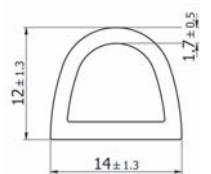

Part Number	Dimensions (mm)		Roll Length (m)	Rolls Per Carton
	Width	Thickness		
472061	12.7	3.2	15	20
472063	25.4	3.2	15	10
472067	12.7	6.4	15	20
472069	25.4	6.4	15	10

Adhesive Bubble Gasket

Black EPDM

Type 2

Type 3

Ref. MGO	Type	Roll Length (m)
132202148	3	20

Type 3

Type 4

Ref. MGO	Type	Roll Length (m)
132208888	4	20

Type 4

Type 5

Ref. MGO	Type	Roll Length (m)
132209587	5	20

Type 5

Type 6

Ref. MGO	Type	Roll Length (m)
132209588	6	2x10m

Type 6

Top Bubble

Gasket

Black EPDM