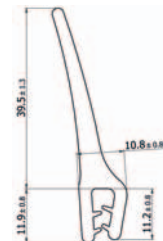

Part Number	Clamping Range (mm)	Type	Roll Length (m)
490740	2 - 3	10	20

Type 10

Type 11

Part Number	Clamping Range (mm)	Type	Roll Length (m)
490741	1 - 2	11	20

Type 11

Type 12

Part Number	Clamping Range (mm)	Type	Roll Length (m)
490742	0.5 - 2	12	20

Type 5

Type 6

Type 1

Part Number	Clamping Range (mm)	Type	Roll Length (m)
490754	1 - 3	1	20m

Type 2

Part Number	Clamping Range (mm)	Type	Roll Length (m)
490755	1 - 3	2	20m

Type 3

Part Number	Clamping Range (mm)	Type	Roll Length (m)
490756	1 - 3	3	20m

Type 4

Part Number	Clamping Range (mm)	Type	Roll Length (m)
490757	2 - 4	4	20m

Type 5

Part Number	Clamping Range (mm)	Type	Roll Length (m)
490758	2 - 4	5	20m

Type 6

Part Number	Clamping Range (mm)	Type	Roll Length (m)
490759	4 - 6	6	20m