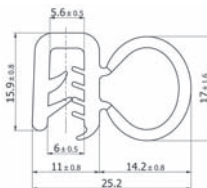

Part Number	Clamping Range (mm)	Type	Roll Length (m)
490752	2 - 3	10	20

Type 10

Type 11

Part Number	Clamping Range (mm)	Type	Roll Length (m)
490753	2 - 3.5	11	20

Type 11

Side Bubble Gasket

Black EPDM

Type 1

Type 2

Part Number	Clamping Range (mm)	Type	Roll Length (m)
493005	2 - 3.5	2	20m

Type 3

Part Number	Clamping Range (mm)	Type	Roll Length (m)
493006	3 - 5	3	20m

Type 4

Part Number	Clamping Range (mm)	Type	Roll Length (m)
493007	2 - 5	4	20m

Type 5

Part Number	Clamping Range (mm)	Type	Roll Length (m)
493008	1 - 3	5	20m

Type 6

Part Number	Clamping Range (mm)	Type	Roll Length (m)
490736	1 - 2.5	6	20m

CONTINUED ON NEXT PAGE

Side Bubble Gasket *CONTINUED*

Black EPDM

- Supplied in rolls of 20m
- Clip on profile offering edge protection and sealing
- Profiles are flexible and pressed on by hand

Type 7

Part Number	Clamping Range (mm)	Type	Roll Length (m)
490737	2 - 3	7	20