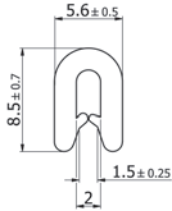

GASKETING

PVC Edge Protector

Black PVC with steel spring core

Type 1

- Supplied in rolls of 20m
- Provided protection to steel edges
- Profiles are flexible and pressed on by hand
- Suitable for -40°C to +90°C

Type 1

Part Number	Clamping Range (mm)	Colour	Roll Length (m)
492988	1	Black	20m
497981	1	Grey	20m
497991	1	White	20m

Type 2

Part Number	Clamping Range (mm)	Colour	Roll Length (m)
492989	1-2	Black	20m
497988	1-2	Grey	20m
498133	1-2	White	20m

Type 3

Part Number	Clamping Range (mm)	Colour	Roll Length (m)
492990	1-4	Black	20m
497989	1-4	Grey	20m
498134	1-4	White	20m

Type 4

Part Number	Clamping Range (mm)	Colour	Roll Length (m)
492991	1-3	Black	20m
497982	1-3	Grey	20m
497992	1-3	White	20m

Type 5

Part Number	Clamping Range (mm)	Colour	Roll Length (m)
492992	1-4	Black	20m
497983	1-4	Grey	20m
498128	1-4	White	20m

Type 6

Part Number	Clamping Range (mm)	Colour	Roll Length (m)
492993	6-8	Black	20m
497990	6-8	Grey	20m
498135	6-8	White	20m

Type 7

Part Number	Clamping Range (mm)	Colour	Roll Length (m)
492994	1-4	Black	20m
497984	1-4	Grey	20m
498129	1-4	White	20m

Type 8

Part Number	Clamping Range (mm)	Colour	Roll Length (m)
492995	1-4	Black	20m
497985	1-4	Grey	20m
498130	1-4	White	20m

Type 9

Part Number	Clamping Range (mm)	Colour	Roll Length (m)
492996	1-4	Black	20m
497986	1-4	Grey	20m
498131	1-4	White	20m

Type 10

Part Number	Clamping Range (mm)	Colour	Roll Length (m)
492997	1-2	Black	20m
497987	1-2	Grey	20m
498132	1-2	White	20m