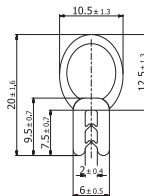

Part Number	Clamping Range (mm)	Type	Roll Length (m)
490743	0.5 - 2	1	20

Type 2

Part Number	Clamping Range (mm)	Type	Roll Length (m)
490744	1 - 3	2	20m

Type 3

Part Number	Clamping Range (mm)	Type	Roll Length (m)
490745	2.5 - 3.5	3	20

Type 4

Part Number	Clamping Range (mm)	Type	Roll Length (m)
490746	2.5 - 4	4	20

Type 5

Part Number	Clamping Range (mm)	Type	Roll Length (m)
490747	4 - 5	5	20

Type 6

Part Number	Clamping Range (mm)	Type	Roll Length (m)
490748	1 - 1.5	6	20

CONTINUED ON NEXT PAGE

Top Bubble Gasket

CONTINUED

Black EPDM

- Supplied in rolls of 20m
- Clip on profile offering edge protection and sealing
- Profiles are flexible and are pressed on by hand

Type 7

Part Number	Clamping Range (mm)	Type	Roll Length (m)
490749	0.5 - 1.5	7	20

Part Number	Clamping Range (mm)	Type	Roll Length (m)
490752	2 - 3	10	20

Type 10

Type 11

Part Number	Clamping Range (mm)	Type	Roll Length (m)
490753	2 - 3.5	11	20

Type 11

Side Bubble Gasket

Black EPDM

Type 1