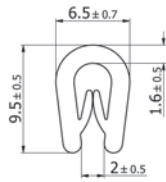

GASKETING

PVC Edge Protector

Black PVC with steel spring core

Type 2

- Supplied in rolls of 20m
- Provided protection to steel edges
- Profiles are flexible and pressed on by hand
- Suitable for -40°C to +90°C

Type 1

Part Number	Clamping Range (mm)	Colour	Roll Length (m)
492988	1	Black	20m
497981	1	Grey	20m
497991	1	White	20m

Type 2

Part Number	Clamping Range (mm)	Colour	Roll Length (m)
492989	1-2	Black	20m
497988	1-2	Grey	20m
498133	1-2	White	20m

Type 3

Part Number	Clamping Range (mm)	Colour	Roll Length (m)
492990	1-4	Black	20m
497989	1-4	Grey	20m
498134	1-4	White	20m

Type 4

Part Number	Clamping Range (mm)	Colour	Roll Length (m)
492991	1-3	Black	20m
497982	1-3	Grey	20m
497992	1-3	White	20m

Type 5

Part Number	Clamping Range (mm)	Colour	Roll Length (m)
492992	1-4	Black	20m
497983	1-4	Grey	20m
498128	1-4	White	20m

Type 6

Part Number	Clamping Range (mm)	Colour	Roll Length (m)
492993	6-8	Black	20m
497990	6-8	Grey	20m
498135	6-8	White	20m

Type 7

Part Number	Clamping Range (mm)	Colour	Roll Length (m)
492994	1-4	Black	20m
497984	1-4	Grey	20m
498129	1-4	White	20m

Type 8

Part Number	Clamping Range (mm)	Colour	Roll Length (m)
492995	1-4	Black	20m
497985	1-4	Grey	20m
498130	1-4	White	20m

Type 9

Part Number	Clamping Range (mm)	Colour	Roll Length (m)
492996	1-4	Black	20m
497986	1-4	Grey	20m
498131	1-4	White	20m

Type 10

Part Number	Clamping Range (mm)	Colour	Roll Length (m)
492997	1-2	Black	20m
497987	1-2	Grey	20m
498132	1-2	White	20m