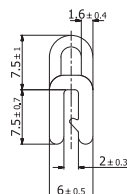

Type 1

Part Number	Clamping Range (mm)	Type	Roll Length (m)
490743	0.5 - 2	1	20

Type 2

Part Number	Clamping Range (mm)	Type	Roll Length (m)
490744	1 - 3	2	20m

Type 3

Part Number	Clamping Range (mm)	Type	Roll Length (m)
490745	2.5 - 3.5	3	20

Type 4

Part Number	Clamping Range (mm)	Type	Roll Length (m)
490746	2.5 - 4	4	20

Type 5

Part Number	Clamping Range (mm)	Type	Roll Length (m)
490747	4 - 5	5	20

Type 6

Part Number	Clamping Range (mm)	Type	Roll Length (m)
490748	1 - 1.5	6	20

CONTINUED ON NEXT PAGE