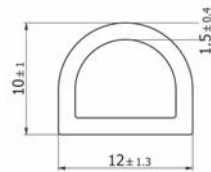

Type 3

Ref. MGO	Type	Roll Length (m)
132202148	3	20

Type 3