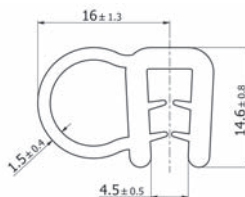

Type 5

Part Number	Clamping Range (mm)	Type	Roll Length (m)
493008	1 - 3	5	20m

Type 6

Part Number	Clamping Range (mm)	Type	Roll Length (m)
490736	1 - 2.5	6	20m

CONTINUED ON NEXT PAGE

Side Bubble Gasket *CONTINUED*

Black EPDM

- Supplied in rolls of 20m
- Clip on profile offering edge protection and sealing
- Profiles are flexible and pressed on by hand

Type 7

Part Number	Clamping Range (mm)	Type	Roll Length (m)
490737	2 - 3	7	20

Type 7

Type 8

Part Number	Clamping Range (mm)	Type	Roll Length (m)
490738	1.5 - 3	8	20

Type 8

Type 9

Part Number	Clamping Range (mm)	Type	Roll Length (m)
490739	2 - 3	9	20

Type 9

Type 10

Part Number	Clamping Range (mm)	Type	Roll Length (m)
490740	2 - 3	10	20

Type 10

Type 11

Part Number	Clamping Range (mm)	Type	Roll Length (m)
490741	1 - 2	11	20

Type 11

Type 12

Part Number	Clamping Range (mm)	Type	Roll Length (m)
490742	0.5 - 2	12	20