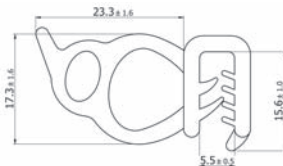

Type 7

Type 8

Part Number	Clamping Range (mm)	Type	Roll Length (m)
490750	1 - 3	8	20

Type 8

Type 9

Part Number	Clamping Range (mm)	Type	Roll Length (m)
490751	3 - 5	9	20

Type 9

Type 10

Part Number	Clamping Range (mm)	Type	Roll Length (m)
490752	2 - 3	10	20

Type 10

Type 11

Part Number	Clamping Range (mm)	Type	Roll Length (m)
490753	2 - 3.5	11	20

Type 11

Side Bubble Gasket

Black EPDM

Type 1

Type 2

Type 3

Type 4

Type 5

Type 6

- Supplied in rolls of 20m
- Clip on profile offering edge protection and sealing
- Profiles are flexible and pressed on by hand

Type 1

Part Number	Clamping Range (mm)	Type	Roll Length (m)
493004	1.5 - 3	1	20m

Type 2

Part Number	Clamping Range (mm)	Type	Roll Length (m)
493005	2 - 3.5	2	20m

Type 3

Part Number	Clamping Range (mm)	Type	Roll Length (m)
493006	3 - 5	3	20m

Type 4

Part Number	Clamping Range (mm)	Type	Roll Length (m)
493007	2 - 5	4	20m