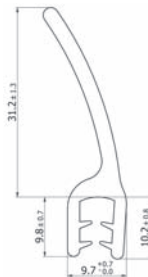

Ref. MGO	Type	Roll Length (m)
132209587	5	20

Type 5

Type 6

Ref. MGO	Type	Roll Length (m)
132209588	6	2x10m

Type 6

Top Bubble

Gasket

Black EPDM

Part Number	Clamping Range (mm)	Type	Roll Length (m)
490740	2 - 3	10	20

Type 10

Type 11

Part Number	Clamping Range (mm)	Type	Roll Length (m)
490741	1 - 2	11	20

Type 11

Type 12

Part Number	Clamping Range (mm)	Type	Roll Length (m)
490742	0.5 - 2	12	20

Type 5

Type 6

Type 1

Part Number	Clamping Range (mm)	Type	Roll Length (m)
490754	1 - 3	1	20m

Type 2

Part Number	Clamping Range (mm)	Type	Roll Length (m)
490755	1 - 3	2	20m

Type 3

Part Number	Clamping Range (mm)	Type	Roll Length (m)
490756	1 - 3	3	20m

Type 4

Part Number	Clamping Range (mm)	Type	Roll Length (m)
490757	2 - 4	4	20m

Type 5

Part Number	Clamping Range (mm)	Type	Roll Length (m)
490758	2 - 4	5	20m

Type 6

Part Number	Clamping Range (mm)	Type	Roll Length (m)
490759	4 - 6	6	20m