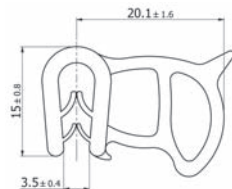

Part Number	Clamping Range (mm)	Type	Roll Length (m)
490752	2 - 3	10	20

Type 10

Type 11

Part Number	Clamping Range (mm)	Type	Roll Length (m)
490753	2 - 3.5	11	20

Type 11

Side Bubble Gasket

Black EPDM

Type 1

Type 2

Type 3

Type 4

Type 5

Type 6

- Supplied in rolls of 20m
- Clip on profile offering edge protection and sealing
- Profiles are flexible and pressed on by hand

Type 1

Part Number	Clamping Range (mm)	Type	Roll Length (m)
493004	1.5 - 3	1	20m

Type 2

Part Number	Clamping Range (mm)	Type	Roll Length (m)
493005	2 - 3.5	2	20m

Type 3

Part Number	Clamping Range (mm)	Type	Roll Length (m)
493006	3 - 5	3	20m

Type 4

Part Number	Clamping Range (mm)	Type	Roll Length (m)
493007	2 - 5	4	20m

Type 5

Part Number	Clamping Range (mm)	Type	Roll Length (m)
493008	1 - 3	5	20m

Type 6

Part Number	Clamping Range (mm)	Type	Roll Length (m)
490736	1 - 2.5	6	20m

CONTINUED ON NEXT PAGE

Side Bubble Gasket *CONTINUED*