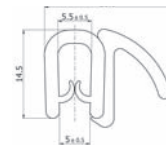

GASKETING

PVC Edge Protector

Black PVC with steel spring core

Type 8

- Supplied in rolls of 20m
- Provided protection to steel edges
- Profiles are flexible and pressed on by hand
- Suitable for -40°C to +90°C

Type 1

Part Number	Clamping Range (mm)	Colour	Roll Length (m)
492988	1	Black	20m
497981	1	Grey	20m
497991	1	White	20m

Type 2

Part Number	Clamping Range (mm)	Colour	Roll Length (m)
492989	1-2	Black	20m
497988	1-2	Grey	20m
498133	1-2	White	20m

Type 3

Part Number	Clamping Range (mm)	Colour	Roll Length (m)
492990	1-4	Black	20m
497989	1-4	Grey	20m
498134	1-4	White	20m

Type 4

Part Number	Clamping Range (mm)	Colour	Roll Length (m)
492991	1-3	Black	20m
497982	1-3	Grey	20m
497992	1-3	White	20m

Type 5

Part Number	Clamping Range (mm)	Colour	Roll Length (m)
492992	1-4	Black	20m
497983	1-4	Grey	20m
498128	1-4	White	20m

Type 6

Part Number	Clamping Range (mm)	Colour	Roll Length (m)
492993	6-8	Black	20m
497990	6-8	Grey	20m
498135	6-8	White	20m

Type 7

Part Number	Clamping Range (mm)	Colour	Roll Length (m)
492994	1-4	Black	20m
497984	1-4	Grey	20m
498129	1-4	White	20m

Type 8

Part Number	Clamping Range (mm)	Colour	Roll Length (m)
492995	1-4	Black	20m
497985	1-4	Grey	20m
498130	1-4	White	20m

Type 9

Part Number	Clamping Range (mm)	Colour	Roll Length (m)
492996	1-4	Black	20m
497986	1-4	Grey	20m
498131	1-4	White	20m

Type 10

Part Number	Clamping Range (mm)	Colour	Roll Length (m)
492997	1-2	Black	20m
497987	1-2	Grey	20m
498132	1-2	White	20m