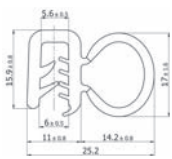

GASKETING

PVC Edge Protector

Black PVC with steel spring core

Type 7

- Supplied in rolls of 20m
- Provided protection to steel edges
- Profiles are flexible and pressed on by hand
- Suitable for -40°C to +90°C

Type 1

Part Number	Clamping Range (mm)	Colour	Roll Length (m)
492988	1	Black	20m
497981	1	Grey	20m
497991	1	White	20m

Type 2

Part Number	Clamping Range (mm)	Colour	Roll Length (m)
492989	1-2	Black	20m
497988	1-2	Grey	20m
498133	1-2	White	20m

Type 3

Part Number	Clamping Range (mm)	Colour	Roll Length (m)
492990	1-4	Black	20m
497989	1-4	Grey	20m
498134	1-4	White	20m

Type 4

Part Number	Clamping Range (mm)	Colour	Roll Length (m)
492991	1-3	Black	20m
497982	1-3	Grey	20m
497992	1-3	White	20m

Type 5

Part Number	Clamping Range (mm)	Colour	Roll Length (m)
492992	1-4	Black	20m
497983	1-4	Grey	20m
498128	1-4	White	20m

Type 6

Part Number	Clamping Range (mm)	Colour	Roll Length (m)
492993	6-8	Black	20m
497990	6-8	Grey	20m
498135	6-8	White	20m

Type 7

Part Number	Clamping Range (mm)	Colour	Roll Length (m)
492994	1-4	Black	20m
497984	1-4	Grey	20m
498129	1-4	White	20m

Type 8

Part Number	Clamping Range (mm)	Colour	Roll Length (m)
492995	1-4	Black	20m
497985	1-4	Grey	20m
498130	1-4	White	20m

Type 9

Part Number	Clamping Range (mm)	Colour	Roll Length (m)
492996	1-4	Black	20m
497986	1-4	Grey	20m
498131	1-4	White	20m

Type 10

Part Number	Clamping Range (mm)	Colour	Roll Length (m)
492997	1-2	Black	20m
497987	1-2	Grey	20m
498132	1-2	White	20m