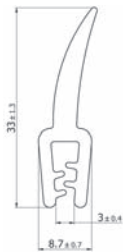

Part Number	Clamping Range (mm)	Type	Roll Length (m)
490740	2 - 3	10	20

Type 10

Type 11

Part Number	Clamping Range (mm)	Type	Roll Length (m)
490741	1 - 2	11	20

Type 11

Type 12

Part Number	Clamping Range (mm)	Type	Roll Length (m)
490742	0.5 - 2	12	20

Type 12

Single Flipper Gasket

Black EPDM

- Single EPDM material flipper gasket
- Supplied in rolls of 20m
- Profiles are flexible and are pressed on by hand

Type 1

Type 2

Type 3

Type 4

Type 5

Type 6

Type 1

Part Number	Clamping Range (mm)	Type	Roll Length (m)
490754	1 - 3	1	20m

Type 2

Part Number	Clamping Range (mm)	Type	Roll Length (m)
490755	1 - 3	2	20m

Type 3

Part Number	Clamping Range (mm)	Type	Roll Length (m)
490756	1 - 3	3	20m

Type 4

Part Number	Clamping Range (mm)	Type	Roll Length (m)
490757	2 - 4	4	20m

Type 5

Part Number	Clamping Range (mm)	Type	Roll Length (m)
490758	2 - 4	5	20m

Type 6

Part Number	Clamping Range (mm)	Type	Roll Length (m)
490759	4 - 6	6	20m