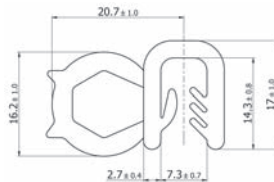

Type 7

Type 8

Part Number	Clamping Range (mm)	Type	Roll Length (m)
490750	1 - 3	8	20

Type 8

Type 9

Part Number	Clamping Range (mm)	Type	Roll Length (m)
490751	3 - 5	9	20

Type 9

Type 10

Part Number	Clamping Range (mm)	Type	Roll Length (m)
490752	2 - 3	10	20

Type 10

Type 11

Part Number	Clamping Range (mm)	Type	Roll Length (m)
490753	2 - 3.5	11	20

Type 11

Side Bubble Gasket

Black EPDM

Type 1

Type 2

Type 3

Type 4

Type 5

Type 6

- Supplied in rolls of 20m
- Clip on profile offering edge protection and sealing
- Profiles are flexible and pressed on by hand

Type 1

Part Number	Clamping Range (mm)	Type	Roll Length (m)
493004	1.5 - 3	1	20m

Type 2

Part Number	Clamping Range (mm)	Type	Roll Length (m)
493005	2 - 3.5	2	20m

Type 3

Part Number	Clamping Range (mm)	Type	Roll Length (m)
493006	3 - 5	3	20m

Type 4

Part Number	Clamping Range (mm)	Type	Roll Length (m)
493007	2 - 5	4	20m