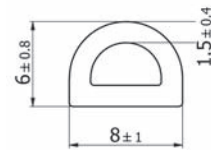

Part Number	Dimensions (mm)		Roll Length (m)	Rolls Per Carton
	Width	Thickness		
472061	12.7	3.2	15	20
472063	25.4	3.2	15	10
472067	12.7	6.4	15	20
472069	25.4	6.4	15	10

Adhesive Bubble Gasket

Black EPDM

- Supplied in rolls of 20m
- Easy to apply adhesive seal
- Type 6 splits down the centre to divide into 2x10m

Type 1

Ref. MGO	Type	Roll Length (m)
132209585	1	20

Type 1

Type 2

Ref. MGO	Type	Roll Length (m)
132209586	2	20