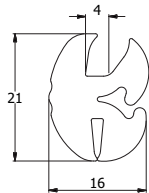

Part Number 551826	Roll Length (m) 20
-----------------------	-----------------------

Part Number 551827	Roll Length (m) 20
-----------------------	-----------------------

Part Number 551828	Roll Length (m) 20
-----------------------	-----------------------

Type 1

Part Number	Roll Length (m)
551829	20

Type 2

Part Number	Roll Length (m)
551830	20

Glazing Gasket Solid

Black EPDM @ 70° Shore A

- Easy to fit glazing solution for windows and inspection panels
- Effective weatherproof seal, can be used where there are rigorous environmental demands

Type 1

Part Number	Roll Length (m)
551831	20

Type 2

Part Number	Roll Length (m)
551832	20

Type 3

Part Number	Roll Length (m)
551833	20

Type 4

Part Number	Roll Length (m)
551834	20