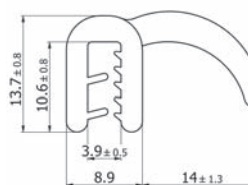

Type 4

Part Number	Clamping Range (mm)	Type	Roll Length (m)
490757	2 - 4	4	20m

Type 5

Part Number	Clamping Range (mm)	Type	Roll Length (m)
490758	2 - 4	5	20m

Type 6

Part Number	Clamping Range (mm)	Type	Roll Length (m)
490759	4 - 6	6	20m

Type 1

Part Number	Clamping Range (mm)	Type	Roll Length (m)
490760	1-3	1	20

Type 1

Type 2

Part Number	Clamping Range (mm)	Type	Roll Length (m)
490761	1-3	2	20

Type 2

Type 3

Part Number	Clamping Range (mm)	Type	Roll Length (m)
490762	2-3	3	20

Type 3

Type 4

Part Number	Clamping Range (mm)	Type	Roll Length (m)
490763	2-4	4	20

Type 4

Type 5

Part Number	Clamping Range (mm)	Type	Roll Length (m)
490764	1-3	5	20

Type 5

GASKETING