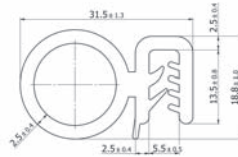

Type 7

Type 8

Part Number	Clamping Range (mm)	Type	Roll Length (m)
490750	1 - 3	8	20

Type 8

Type 9

Part Number	Clamping Range (mm)	Type	Roll Length (m)
490751	3 - 5	9	20

Type 9

Type 10

Part Number	Clamping Range (mm)	Type	Roll Length (m)
490752	2 - 3	10	20

Type 10

Type 11

Part Number	Clamping Range (mm)	Type	Roll Length (m)
490753	2 - 3.5	11	20

Type 11

Side Bubble Gasket

Black EPDM

Type 1

Type 2

Type 3

Type 4

Type 5

Type 6

- Supplied in rolls of 20m
- Clip on profile offering edge protection and sealing
- Profiles are flexible and pressed on by hand

Type 1

Part Number	Clamping Range (mm)	Type	Roll Length (m)
493004	1.5 - 3	1	20m

Type 2

Part Number	Clamping Range (mm)	Type	Roll Length (m)
493005	2 - 3.5	2	20m

Type 3

Part Number	Clamping Range (mm)	Type	Roll Length (m)
493006	3 - 5	3	20m

Type 4

Part Number	Clamping Range (mm)	Type	Roll Length (m)
493007	2 - 5	4	20m