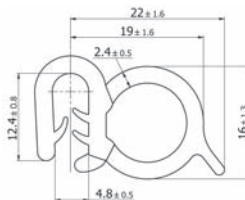

Type 5

Part Number	Clamping Range (mm)	Type	Roll Length (m)
493008	1 - 3	5	20m

Type 6

Part Number	Clamping Range (mm)	Type	Roll Length (m)
490736	1 - 2.5	6	20m

CONTINUED ON NEXT PAGE

Side Bubble Gasket *CONTINUED*

Black EPDM

- Supplied in rolls of 20m
- Clip on profile offering edge protection and sealing
- Profiles are flexible and pressed on by hand

Type 7

Part Number	Clamping Range (mm)	Type	Roll Length (m)
490737	2 - 3	7	20

Type 7

Type 8

Part Number	Clamping Range (mm)	Type	Roll Length (m)
490738	1.5 - 3	8	20

Type 8

Type 9

Part Number	Clamping Range (mm)	Type	Roll Length (m)
490739	2 - 3	9	20

Type 9

Type 10

Part Number	Clamping Range (mm)	Type	Roll Length (m)
490740	2 - 3	10	20

Type 10

Type 11

Part Number	Clamping Range (mm)	Type	Roll Length (m)
490741	1 - 2	11	20

Type 11

Type 12

Part Number	Clamping Range (mm)	Type	Roll Length (m)
490742	0.5 - 2	12	20