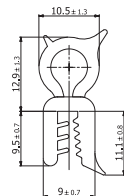

Part Number	Clamping Range (mm)	Type	Roll Length (m)
490743	0.5 - 2	1	20

Type 2

Part Number	Clamping Range (mm)	Type	Roll Length (m)
490744	1 - 3	2	20m

Type 3

Part Number	Clamping Range (mm)	Type	Roll Length (m)
490745	2.5 - 3.5	3	20

Type 4

Part Number	Clamping Range (mm)	Type	Roll Length (m)
490746	2.5 - 4	4	20

Type 5

Part Number	Clamping Range (mm)	Type	Roll Length (m)
490747	4 - 5	5	20

Type 6

Part Number	Clamping Range (mm)	Type	Roll Length (m)
490748	1 - 1.5	6	20

Type 7

Type 8

Part Number	Clamping Range (mm)	Type	Roll Length (m)
490750	1 - 3	8	20

Type 8

Type 9

Part Number	Clamping Range (mm)	Type	Roll Length (m)
490751	3 - 5	9	20

Type 9

Type 10

Part Number	Clamping Range (mm)	Type	Roll Length (m)
490752	2 - 3	10	20

Type 10

Type 11

Part Number	Clamping Range (mm)	Type	Roll Length (m)
490753	2 - 3.5	11	20

Type 11

Side Bubble Gasket

Black EPDM

Type 1