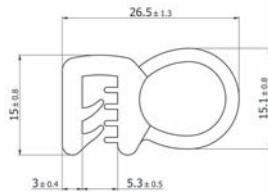

Type 7

Type 8

Part Number	Clamping Range (mm)	Type	Roll Length (m)
490750	1 - 3	8	20

Type 8

Type 9

Part Number	Clamping Range (mm)	Type	Roll Length (m)
490751	3 - 5	9	20

Type 9

Type 10

Part Number	Clamping Range (mm)	Type	Roll Length (m)
490752	2 - 3	10	20

Type 10

Type 11

Part Number	Clamping Range (mm)	Type	Roll Length (m)
490753	2 - 3.5	11	20

Type 11

Side Bubble Gasket

Black EPDM

Type 1

Type 2

Type 3

Type 4

Type 5

Type 6

- Supplied in rolls of 20m
- Clip on profile offering edge protection and sealing
- Profiles are flexible and pressed on by hand

Type 1

Part Number	Clamping Range (mm)	Type	Roll Length (m)
493004	1.5 - 3	1	20m

Type 2

Part Number	Clamping Range (mm)	Type	Roll Length (m)
493005	2 - 3.5	2	20m

Type 3

Part Number	Clamping Range (mm)	Type	Roll Length (m)
493006	3 - 5	3	20m

Type 4

Part Number	Clamping Range (mm)	Type	Roll Length (m)
493007	2 - 5	4	20m