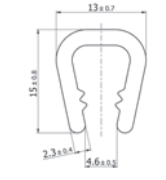

GASKETING

PVC Edge Protector

Black PVC with steel spring core

Type 6

- Supplied in rolls of 20m
- Provided protection to steel edges
- Profiles are flexible and pressed on by hand
- Suitable for -40°C to +90°C

Type 1

Part Number	Clamping Range (mm)	Colour	Roll Length (m)
492988	1	Black	20m
497981	1	Grey	20m
497991	1	White	20m

Type 2

Part Number	Clamping Range (mm)	Colour	Roll Length (m)
492989	1-2	Black	20m
497988	1-2	Grey	20m
498133	1-2	White	20m

Type 3

Part Number	Clamping Range (mm)	Colour	Roll Length (m)
492990	1-4	Black	20m
497989	1-4	Grey	20m
498134	1-4	White	20m

Type 4

Part Number	Clamping Range (mm)	Colour	Roll Length (m)
492991	1-3	Black	20m
497982	1-3	Grey	20m
497992	1-3	White	20m

Type 5

Part Number	Clamping Range (mm)	Colour	Roll Length (m)
492992	1-4	Black	20m
497983	1-4	Grey	20m
498128	1-4	White	20m

Type 6

Part Number	Clamping Range (mm)	Colour	Roll Length (m)
492993	6-8	Black	20m
497990	6-8	Grey	20m
498135	6-8	White	20m

Type 7

Part Number	Clamping Range (mm)	Colour	Roll Length (m)
492994	1-4	Black	20m
497984	1-4	Grey	20m
498129	1-4	White	20m

Type 8

Part Number	Clamping Range (mm)	Colour	Roll Length (m)
492995	1-4	Black	20m
497985	1-4	Grey	20m
498130	1-4	White	20m

Type 9

Part Number	Clamping Range (mm)	Colour	Roll Length (m)
492996	1-4	Black	20m
497986	1-4	Grey	20m
498131	1-4	White	20m

Type 10

Part Number	Clamping Range (mm)	Colour	Roll Length (m)
492997	1-2	Black	20m
497987	1-2	Grey	20m
498132	1-2	White	20m