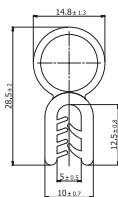

Type 8

Part Number	Clamping Range (mm)	Type	Roll Length (m)
490750	1 - 3	8	20