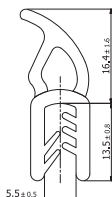

Part Number	Clamping Range (mm)	Type	Roll Length (m)
490743	0.5 - 2	1	20

Type 2

Part Number	Clamping Range (mm)	Type	Roll Length (m)
490744	1 - 3	2	20m

Type 3

Part Number	Clamping Range (mm)	Type	Roll Length (m)
490745	2.5 - 3.5	3	20

Type 4

Part Number	Clamping Range (mm)	Type	Roll Length (m)
490746	2.5 - 4	4	20

Type 5

Part Number	Clamping Range (mm)	Type	Roll Length (m)
490747	4 - 5	5	20

Type 6

Part Number	Clamping Range (mm)	Type	Roll Length (m)
490748	1 - 1.5	6	20

Type 7

Type 8

Part Number	Clamping Range (mm)	Type	Roll Length (m)
490750	1 - 3	8	20

Type 8

Type 9

Part Number	Clamping Range (mm)	Type	Roll Length (m)
490751	3 - 5	9	20

Type 9

Type 10

Part Number	Clamping Range (mm)	Type	Roll Length (m)
490752	2 - 3	10	20

Type 10

Type 11

Part Number	Clamping Range (mm)	Type	Roll Length (m)
490753	2 - 3.5	11	20

Type 11

Side Bubble Gasket

Black EPDM

Type 1