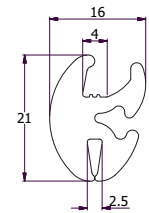

Part Number 551826	Roll Length (m) 20
-----------------------	-----------------------

Part Number 551827	Roll Length (m) 20
-----------------------	-----------------------

Part Number 551828	Roll Length (m) 20
-----------------------	-----------------------

Type 1

Part Number	Roll Length (m)
551829	20

Type 2

Part Number	Roll Length (m)
551830	20

Glazing Gasket Solid

Black EPDM @ 70° Shore A

- Easy to fit glazing solution for windows and inspection panels
- Effective weatherproof seal, can be used where there are rigorous environmental demands

Type 1

Part Number	Roll Length (m)
551831	20

Type 2

Part Number	Roll Length (m)
551832	20

Type 3

Part Number	Roll Length (m)
551833	20

Type 4

Part Number	Roll Length (m)
551834	20