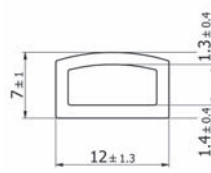

Type 5

Ref. MGO	Type	Roll Length (m)
132209587	5	20

Type 5