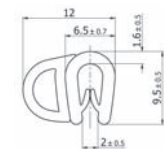

Type 3

Type 4

Part Number	Clamping Range (mm)	Type	Roll Length (m)
490763	2-4	4	20

Type 4

Type 5

Part Number	Clamping Range (mm)	Type	Roll Length (m)
490764	1-3	5	20

Type 5

GASKETING

Type 5

Type 6

Type 7

Type 8

Type 9

Type 10

- Supplied in rolls of 20m
- Provided protection to steel edges
- Profiles are flexible and pressed on by hand
- Suitable for -40°C to +90°C

Type 1

Part Number	Clamping Range (mm)	Colour	Roll Length (m)
492988	1	Black	20m
497981	1	Grey	20m
497991	1	White	20m

Type 2

Part Number	Clamping Range (mm)	Colour	Roll Length (m)
492989	1-2	Black	20m
497988	1-2	Grey	20m
498133	1-2	White	20m

Type 3

Part Number	Clamping Range (mm)	Colour	Roll Length (m)
492990	1-4	Black	20m
497989	1-4	Grey	20m
498134	1-4	White	20m

Type 4

Part Number	Clamping Range (mm)	Colour	Roll Length (m)
492991	1-3	Black	20m
497982	1-3	Grey	20m
497992	1-3	White	20m