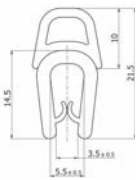

Type 3

Type 4

Part Number	Clamping Range (mm)	Type	Roll Length (m)
490763	2-4	4	20

Type 4

Type 5

Part Number	Clamping Range (mm)	Type	Roll Length (m)
490764	1-3	5	20

Type 5

GASKETING

Type 5

Type 6

Type 7

Type 8

Type 9

Type 10

- Supplied in rolls of 20m
- Provided protection to steel edges
- Profiles are flexible and pressed on by hand
- Suitable for -40°C to +90°C

Type 1

Part Number	Clamping Range (mm)	Colour	Roll Length (m)
492988	1	Black	20m
497981	1	Grey	20m
497991	1	White	20m

Type 2

Part Number	Clamping Range (mm)	Colour	Roll Length (m)
492989	1-2	Black	20m
497988	1-2	Grey	20m
498133	1-2	White	20m

Type 3

Part Number	Clamping Range (mm)	Colour	Roll Length (m)
492990	1-4	Black	20m
497989	1-4	Grey	20m
498134	1-4	White	20m

Type 4

Part Number	Clamping Range (mm)	Colour	Roll Length (m)
492991	1-3	Black	20m
497982	1-3	Grey	20m
497992	1-3	White	20m