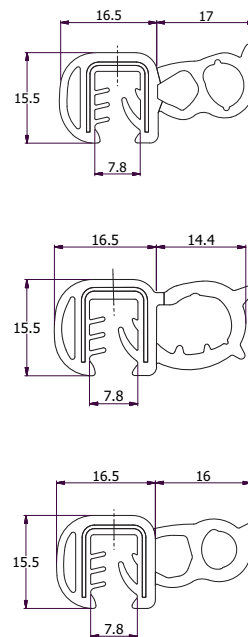

Type 4

Part Number	Clamping Range (mm)	Type	Roll Length (m)
490746	2.5 - 4	4	20

Type 5

Part Number	Clamping Range (mm)	Type	Roll Length (m)
490747	4 - 5	5	20

Type 6

Part Number	Clamping Range (mm)	Type	Roll Length (m)
490748	1 - 1.5	6	20

Type 5

Part Number	Clamping Range (mm)	Colour	Roll Length (m)
492992	1-4	Black	20m
497983	1-4	Grey	20m
498128	1-4	White	20m

Type 6

Part Number	Clamping Range (mm)	Colour	Roll Length (m)
492993	6-8	Black	20m
497990	6-8	Grey	20m
498135	6-8	White	20m

Part Number 551824	Roll Length (m) 20
-----------------------	-----------------------

Part Number 551825	Roll Length (m) 20
-----------------------	-----------------------

Steel Inserted Side Bubble Gasket

Part Number 551826	Roll Length (m) 20
-----------------------	-----------------------

Part Number 551827	Roll Length (m) 20
-----------------------	-----------------------

Part Number 551828	Roll Length (m) 20
-----------------------	-----------------------