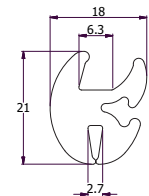

Part Number 551826	Roll Length (m) 20
-----------------------	-----------------------

Part Number 551827	Roll Length (m) 20
-----------------------	-----------------------

Part Number 551828	Roll Length (m) 20
-----------------------	-----------------------

Type 1

Part Number	Roll Length (m)
551829	20

Type 2

Part Number	Roll Length (m)
551830	20

Glazing Gasket Solid

Black EPDM @ 70° Shore A

- Easy to fit glazing solution for windows and inspection panels
- Effective weatherproof seal, can be used where there are rigorous environmental demands

Type 1

Part Number	Roll Length (m)
551831	20

Type 2

Part Number	Roll Length (m)
551832	20

Type 3

Part Number	Roll Length (m)
551833	20

Type 4

Part Number	Roll Length (m)
551834	20