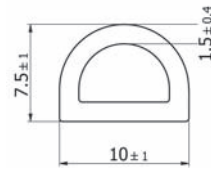

Part Number	Dimensions (mm)		Roll Length (m)	Rolls Per Carton
	Width	Thickness		
472061	12.7	3.2	15	20
472063	25.4	3.2	15	10
472067	12.7	6.4	15	20
472069	25.4	6.4	15	10

Adhesive Bubble Gasket

Black EPDM

- Supplied in rolls of 20m
- Easy to apply adhesive seal
- Type 6 splits down the centre to divide into 2x10m

Type 1

Ref. MGO	Type	Roll Length (m)
132209585	1	20

Type 1

Type 2

Ref. MGO	Type	Roll Length (m)
132209586	2	20