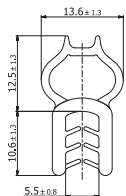

Top Bubble

Gasket

Black EPDM

- Supplied in rolls of 20m
- Clip on profile offering edge protection and sealing
- Profiles are flexible and are pressed on by hand

Type 4

Type 5

Type 1

Part Number	Clamping Range (mm)	Type	Roll Length (m)
490743	0.5 - 2	1	20

Type 2

Part Number	Clamping Range (mm)	Type	Roll Length (m)
490744	1 - 3	2	20m

Type 3

Part Number	Clamping Range (mm)	Type	Roll Length (m)
490745	2.5 - 3.5	3	20

Type 4

Part Number	Clamping Range (mm)	Type	Roll Length (m)
490746	2.5 - 4	4	20

Type 5

Part Number	Clamping Range (mm)	Type	Roll Length (m)
490747	4 - 5	5	20

Type 6

Part Number	Clamping Range (mm)	Type	Roll Length (m)
490748	1 - 1.5	6	20

CONTINUED ON NEXT PAGE