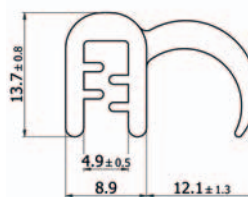

Type 4

Part Number	Clamping Range (mm)	Type	Roll Length (m)
490757	2 - 4	4	20m

Type 5

Part Number	Clamping Range (mm)	Type	Roll Length (m)
490758	2 - 4	5	20m

Type 6

Part Number	Clamping Range (mm)	Type	Roll Length (m)
490759	4 - 6	6	20m

Type 1

Part Number	Clamping Range (mm)	Type	Roll Length (m)
490760	1-3	1	20

Type 1

Type 2

Part Number	Clamping Range (mm)	Type	Roll Length (m)
490761	1-3	2	20

Type 2

Type 3

Part Number	Clamping Range (mm)	Type	Roll Length (m)
490762	2-3	3	20

Type 3

Type 4

Part Number	Clamping Range (mm)	Type	Roll Length (m)
490763	2-4	4	20

Type 4

Type 5

Part Number	Clamping Range (mm)	Type	Roll Length (m)
490764	1-3	5	20

Type 5

GASKETING