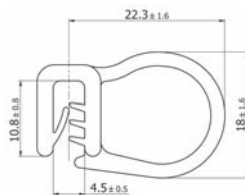

Type 5

Part Number	Clamping Range (mm)	Type	Roll Length (m)
493008	1 - 3	5	20m

Type 6

Part Number	Clamping Range (mm)	Type	Roll Length (m)
490736	1 - 2.5	6	20m

CONTINUED ON NEXT PAGE

Side Bubble Gasket *CONTINUED*

Black EPDM

- Supplied in rolls of 20m
- Clip on profile offering edge protection and sealing
- Profiles are flexible and pressed on by hand

Type 7

Part Number	Clamping Range (mm)	Type	Roll Length (m)
490737	2 - 3	7	20

Type 7

Type 8

Part Number	Clamping Range (mm)	Type	Roll Length (m)
490738	1.5 - 3	8	20

Type 8

Type 9

Part Number	Clamping Range (mm)	Type	Roll Length (m)
490739	2 - 3	9	20

Type 9

Type 10

Part Number	Clamping Range (mm)	Type	Roll Length (m)
490740	2 - 3	10	20

Type 10

Type 11

Part Number	Clamping Range (mm)	Type	Roll Length (m)
490741	1 - 2	11	20

Type 11

Type 12

Part Number	Clamping Range (mm)	Type	Roll Length (m)
490742	0.5 - 2	12	20