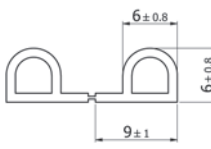

Type 2

Type 3

Ref. MGO	Type	Roll Length (m)
132202148	3	20

Type 3

Type 4

Ref. MGO	Type	Roll Length (m)
132208888	4	20

Type 4

Type 5

Ref. MGO	Type	Roll Length (m)
132209587	5	20

Type 5

Type 6

Ref. MGO	Type	Roll Length (m)
132209588	6	2x10m

Type 6

Top Bubble

Gasket

Black EPDM

Part Number	Clamping Range (mm)	Type	Roll Length (m)
490743	0.5 - 2	1	20

Type 2

Part Number	Clamping Range (mm)	Type	Roll Length (m)
490744	1 - 3	2	20m

Type 3

Part Number	Clamping Range (mm)	Type	Roll Length (m)
490745	2.5 - 3.5	3	20