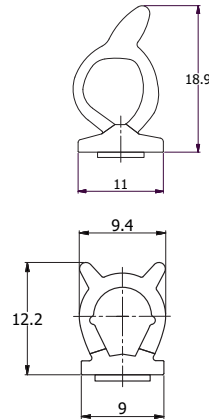

Type 5

Part Number	Clamping Range (mm)	Type	Roll Length (m)
493008	1 - 3	5	20m

Type 6

Part Number	Clamping Range (mm)	Type	Roll Length (m)
490736	1 - 2.5	6	20m

CONTINUED ON NEXT PAGE

Side Bubble Gasket *CONTINUED*

Type 9

Part Number	Clamping Range (mm)	Colour	Roll Length (m)
492996	1-4	Black	20m
497986	1-4	Grey	20m
498131	1-4	White	20m

Type 10

Part Number	Clamping Range (mm)	Colour	Roll Length (m)
492997	1-2	Black	20m
497987	1-2	Grey	20m
498132	1-2	White	20m

Part Number 551824	Roll Length (m) 20
-----------------------	-----------------------

Part Number 551825	Roll Length (m) 20
-----------------------	-----------------------

Steel Inserted Side Bubble Gasket

Part Number 551826	Roll Length (m) 20
-----------------------	-----------------------

Part Number 551827	Roll Length (m) 20
-----------------------	-----------------------

Part Number 551828	Roll Length (m) 20
-----------------------	-----------------------