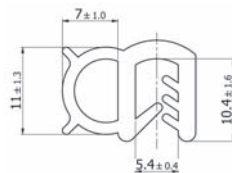

Type 7

Type 8

Part Number	Clamping Range (mm)	Type	Roll Length (m)
490750	1 - 3	8	20

Type 8

Type 9

Part Number	Clamping Range (mm)	Type	Roll Length (m)
490751	3 - 5	9	20

Type 9

Type 10

Part Number	Clamping Range (mm)	Type	Roll Length (m)
490752	2 - 3	10	20

Type 10

Type 11

Part Number	Clamping Range (mm)	Type	Roll Length (m)
490753	2 - 3.5	11	20

Type 11

Side Bubble Gasket

Black EPDM

Type 1

Type 2

Type 3

Type 4

Type 5

Type 6

- Supplied in rolls of 20m
- Clip on profile offering edge protection and sealing
- Profiles are flexible and pressed on by hand

Type 1

Part Number	Clamping Range (mm)	Type	Roll Length (m)
493004	1.5 - 3	1	20m

Type 2

Part Number	Clamping Range (mm)	Type	Roll Length (m)
493005	2 - 3.5	2	20m

Type 3

Part Number	Clamping Range (mm)	Type	Roll Length (m)
493006	3 - 5	3	20m

Type 4

Part Number	Clamping Range (mm)	Type	Roll Length (m)
493007	2 - 5	4	20m