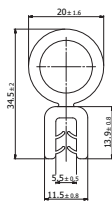

Part Number	Clamping Range (mm)	Type	Roll Length (m)
490743	0.5 - 2	1	20

Type 2

Part Number	Clamping Range (mm)	Type	Roll Length (m)
490744	1 - 3	2	20m

Type 3

Part Number	Clamping Range (mm)	Type	Roll Length (m)
490745	2.5 - 3.5	3	20

Type 4

Part Number	Clamping Range (mm)	Type	Roll Length (m)
490746	2.5 - 4	4	20

Type 5

Part Number	Clamping Range (mm)	Type	Roll Length (m)
490747	4 - 5	5	20

Type 6

Part Number	Clamping Range (mm)	Type	Roll Length (m)
490748	1 - 1.5	6	20

Type 7

Type 8

Part Number	Clamping Range (mm)	Type	Roll Length (m)
490750	1 - 3	8	20

Type 8

Type 9

Part Number	Clamping Range (mm)	Type	Roll Length (m)
490751	3 - 5	9	20

Type 9

Type 10

Part Number	Clamping Range (mm)	Type	Roll Length (m)
490752	2 - 3	10	20

Type 10

Type 11

Part Number	Clamping Range (mm)	Type	Roll Length (m)
490753	2 - 3.5	11	20

Type 11

Side Bubble Gasket

Black EPDM

Type 1