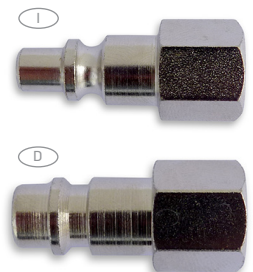

## 105

 LIGADOR MACHO

 QUICK COUPLING CONNECTION MALE

| REF.        | MODELO/ MODEL | MEDIDA/ SIZE |  | € |
|-------------|---------------|--------------|---|---|
| 01105MA18IT | A340/1        | G 1/8        | 10  |   |
| 01105MA14   | A340/5        | G 1/4        | 10  |   |
| 01105MA14IT | A340/2        | G 1/4        | 10  |   |
| 01105MA38   | A340/6        | G 3/8        | 10  |   |
| 01105MA38IT | A340/3        | G 3/8        | 10  |   |
| 01105MA12   | A340/7        | G 1/2        | 10  |   |
| 01105MA12IT | A340/4        | G 1/2        | 10  |   |

## 105 MIGNON

 LIGADOR MACHO

 QUICK COUPLING CONNECTION MALE

| REF.       | MODELO/ MODEL | MEDIDA/ SIZE |  | € |
|------------|---------------|--------------|---|---|
| 01105MA18M | A365/1        | G 1/8        | 10  |   |
| 01105MA14M | A365/2        | G 1/4        | 10  |   |

## 106

 LIGADOR FÊMEA

 QUICK COUPLING CONNECTION FEMALE

| REF.        | MODELO/ MODEL | MEDIDA/ SIZE |  | € |
|-------------|---------------|--------------|---|---|
| 01106FE18IT | A341/1        | G 1/8        | 10  |   |
| 01106FE14   | A341/5        | G 1/4        | 10  |   |
| 01106FE14IT | A341/2        | G 1/4        | 10  |   |
| 01106FE38   | A341/6        | G 3/8        | 10  |   |
| 01106FE38IT | A341/3        | G 3/8        | 10  |   |
| 01106FE12   | ---           | G 1/2        | 10  |   |
| 01106FE12IT | ---           | G 1/2        | 10  |   |