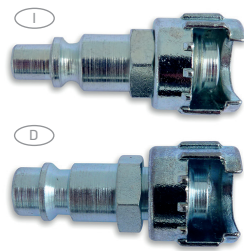

## 109 A MIGNON

 LIGADOR P/ TUBO ESPIRAL

 QUICK COUPLING FOR SPIRAL HOSE

| REF.        | MODELO/ MODEL | MEDIDA/ SIZE |  | € |
|-------------|---------------|--------------|---|---|
| 01109A0406M | A368/1        | 06 x 04      | 10  |   |
| 01109A0608M | A368/2        | 08 x 06      | 10  |   |

## 110

 LIGADOR BAIONETA

 QUICK COUPLING WITH BAYONET JOINT

| REF.        | MODELO/ MODEL | MEDIDA/ SIZE |  | € |
|-------------|---------------|--------------|---|---|
| 01110BASTG  | A362/2        | ---          | 10  |   |
| 01110BASTIT | A362/1        | ---          | 10  |   |

## 110 A

 LIGADOR BAIONETA C/ PORCA

 QUICK COUPLING WITH MILLED NUT

| REF.     | MODELO/ MODEL | MEDIDA/ SIZE |  | € |
|----------|---------------|--------------|---|---|
| 01110AG  | A346/2        | ---          | 10  |   |
| 01110AIT | A366/1        | ---          | 10  |   |