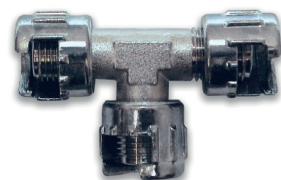

121

LIGADOR

JOINT WITH THREE MILLED NUTS

REF.	MODELO/ MODEL	MEDIDA/ SIZE		€
01121T314	A114/1	1/4	10	

122

LIGADOR

MILLED NUT

REF.	MODELO/ MODEL	MEDIDA/ SIZE		€
01122FE14	A110/1	1/4	10	
01122FE38	A110/2	3/8	10