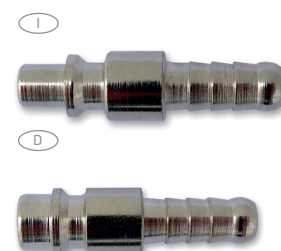

## 106

 LIGADOR FÊMEA

 QUICK COUPLING CONNECTION FEMALE

| REF.        | MODELO/ MODEL | MEDIDA/ SIZE |  | € |
|-------------|---------------|--------------|---|---|
| 01106FE18IT | A341/1        | G 1/8        | 10  |   |
| 01106FE14   | A341/5        | G 1/4        | 10  |   |
| 01106FE14IT | A341/2        | G 1/4        | 10  |   |
| 01106FE38   | A341/6        | G 3/8        | 10  |   |
| 01106FE38IT | A341/3        | G 3/8        | 10  |   |
| 01106FE12   | ---           | G 1/2        | 10  |   |
| 01106FE12IT | ---           | G 1/2        | 10  |   |

## 106 MIGNON

 LIGADOR FÊMEA

 QUICK COUPLING CONNECTION FEMALE

| REF.       | MODELO/ MODEL | MEDIDA/ SIZE |  | € |
|------------|---------------|--------------|---|---|
| 01106FE18M | A366/1        | G 1/8        | 10  |   |
| 01106FE14M | A366/2        | G 1/4        | 10  |   |

## 107

 LIGADOR

 QUICK COUPLING WITH FITTING

| REF.        | MODELO/ MODEL | MEDIDA/ SIZE |  | € |
|-------------|---------------|--------------|---|---|
| 01107TU06   | ---           | Ø - 06       | 10  |   |
| 01107TU06IT | A345/A        | Ø - 06       | 10  |   |
| 01107TU08   | A345/6        | Ø - 08       | 10  |   |
| 01107TU08IT | A345/2        | Ø - 08       | 10  |   |
| 01107TU10   | A345/7        | Ø - 10       | 10  |   |
| 01107TU10IT | A345/3        | Ø - 10       | 10  |   |
| 01107TU12   | A345/8        | Ø - 12       | 10  |   |
| 01107TU12IT | A345/4        | Ø - 12       | 10  |   |