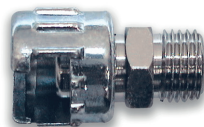

118

LIGADOR MACHO

JOINT WITH MALE THREAD AND MILLED NUT

REF.	MODELO/ MODEL	MEDIDA/ SIZE		€
01118MA18	A111/1	1/8	10	
01118MA14	A111/2	1/4	10	
01118MA38	A111/3	3/8	10