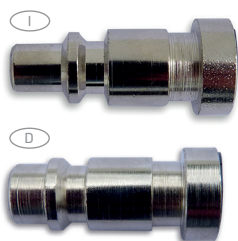

110

LIGADOR BAIONETA

QUICK COUPLING WITH BAYONET JOINT

REF.	MODELO/ MODEL	MEDIDA/ SIZE		€
01110BASTG	A362/2	---	10	
01110BASTIT	A362/1	---	10