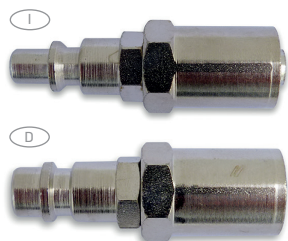

## 106 MIGNON

 LIGADOR FÊMEA

 QUICK COUPLING CONNECTION FEMALE

| REF.       | MODELO/ MODEL | MEDIDA/ SIZE |  | € |
|------------|---------------|--------------|---|---|
| 01106FE18M | A366/1        | G 1/8        | 10  |   |
| 01106FE14M | A366/2        | G 1/4        | 10  |   |

## 107

 LIGADOR

 QUICK COUPLING WITH FITTING

| REF.        | MODELO/ MODEL | MEDIDA/ SIZE |  | € |
|-------------|---------------|--------------|---|---|
| 01107TU06   | ---           | Ø - 06       | 10  |   |
| 01107TU06IT | A345/A        | Ø - 06       | 10  |   |
| 01107TU08   | A345/6        | Ø - 08       | 10  |   |
| 01107TU08IT | A345/2        | Ø - 08       | 10  |   |
| 01107TU10   | A345/7        | Ø - 10       | 10  |   |
| 01107TU10IT | A345/3        | Ø - 10       | 10  |   |
| 01107TU12   | A345/8        | Ø - 12       | 10  |   |
| 01107TU12IT | A345/4        | Ø - 12       | 10  |   |

## 108

 LIGADOR

 QUICK COUPLING WITH SLEEVE FOR TUBE

| REF.        | MODELO/ MODEL | MEDIDA/ SIZE |  | € |
|-------------|---------------|--------------|---|---|
| 011080614   | A343/5        | 06 x 14      | 10  |   |
| 011080614IT | A343/1        | 06 x 14      | 10  |   |
| 011080815   | ---           | 08 x 15      | 10  |   |
| 011080815IT | ---           | 08 x 15      | 10  |   |
| 011080817   | A343/6        | 08 x 17      | 10  |   |
| 011080817IT | A343/2        | 08 x 17      | 10  |   |
| 011081017   | ---           | 10 x 17      | 10  |   |
| 011081017IT | A343/3        | 10 x 17      | 10  |   |
| 011081019   | ---           | 10 x 19      | 10  |   |